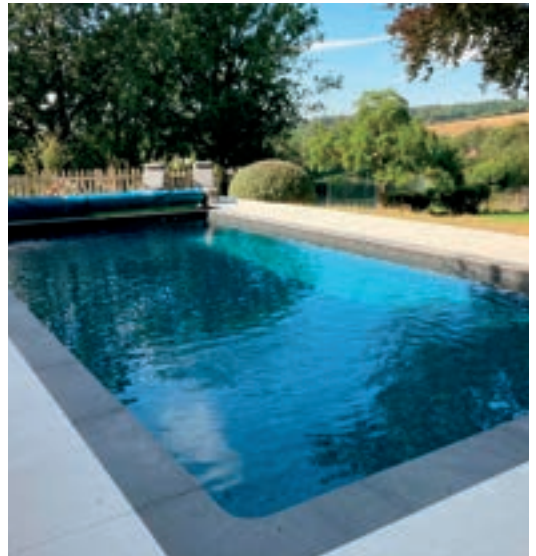

Full Bullnose

BEPSOKE MASONRY - Our edge detailing services are not limited to the above, we have helped hundreds of customers with different aspects of bespoke design. From signs, bespoke steps, creating slip lines for safety, cutting glueing onto mesh to create bespoke mosaics. Speak with our experienced team and understand why we're leading the way in innovation of bespoke design.