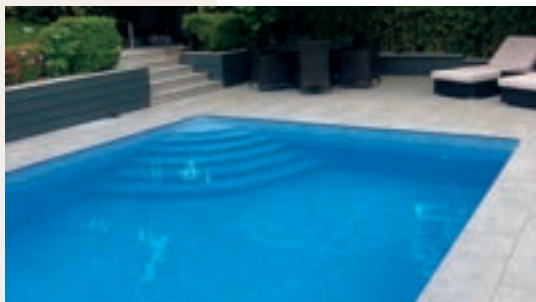

Size: 1200x330x20

Stocked Edge Detail: Bullnose

Bespoke: Corners, Roman End, Deck Level, Downstand, Pencil Roll

Matching Paving: 1200x600x20

Finish: Matt

Slip Rating: R11