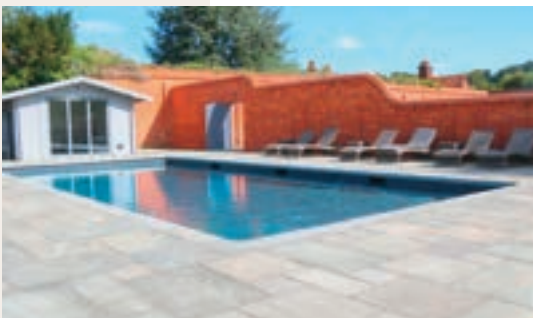

Size: 600x400x40

Stocked Edge Detail: Bullnose

Bespoke: Corners, Roman End, Deck Level, Downstand, Pencil Roll

Matching Paving: 900x600x20 & Project Packs

Finish: Riven

Slip Rating: R13